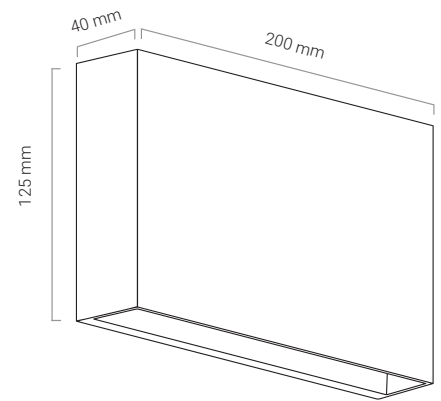

Physical Characteristics

Weight (g)	400
Housing Material	PC+ABS
Product Dimensions (mm)	200*125*39
Cable Length	-
Mounting Option	Surface Mount
Bracket Material	-
Bolts and Screws	-

Packaging

Luminous Intensity Distribution Diagram

Dimension Drawing

Technical Parameters

Input Current	0,04
Output Voltage	10-20V DC
Flicker Free (Y/N)	Yes
Humidity	0-90%RH
Frequency	50/60HZ
In Rush Current	10A Max
Output Current	300mA
THD	<70%
TA & TC	TA=50°C/TC=85°C