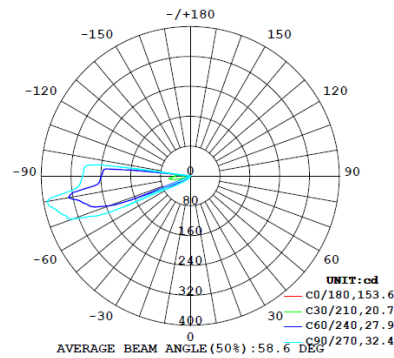

Physical Characteristics

Weight (g)	400
Housing Material	PC+ABS
Product Dimensions (mm)	200*125*39
Cable Length	-
Mounting Option	Surface Mount
Bracket Material	-
Bolts and Screws	-

Packaging

Luminous Intensity Distribution Diagram