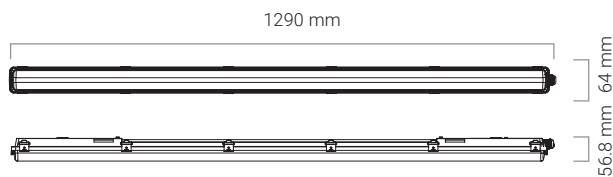

- Comes complete with an IP65 rated gland and a knock out allowing for installations in series.

Product Performance	
<b>Stock Code</b>	<b>TF009</b>
<b>IP Rating</b>	IP65
<b>Impact Protection Grade</b>	IK06
Physical Characteristics	
<b>Weight (kg)</b>	0.7
<b>Housing Material</b>	PC + ABS
<b>Product Dimensions (mm)</b>	1290*64*56.8
<b>Mounting Option</b>	Surface
<b>Clips</b>	301 Stainless steel clips
Regulatory Qualifications	
<b>Class Rating</b>	Class I
<b>Energy Efficiency</b>	-
<b>Certification</b>	SANS, IEC61347-2 13, IEC60598-2-1, CE,RoHS,ISO9001
Packaging info	
<b>Storage Temp</b>	-20~40°C
<b>Carton Size (mm)</b>	131.2*20.3*29.2
<b>QTY/CTN</b>	12
<b>Net Weight</b>	8.8 KG
<b>Gross Weight</b>	10.9 KG

### Dimension Drawing