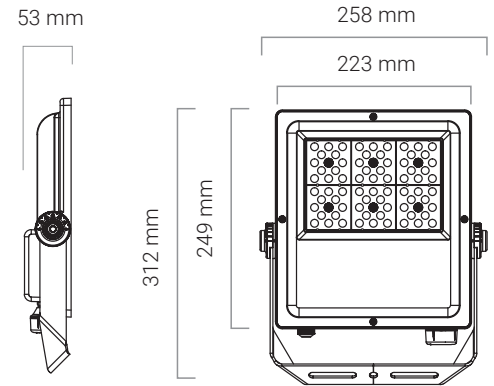

Dimension Drawing

Technical Parameters

Input Current	250mA
Output Voltage	144
Humidity	40%~80%
Frequency	47-63hz
In Rush Current	50A
Output Current	0.32A
THD	<20%
TA & TC	TA=-20 ~45 °C/TC=65°C
IES (Yes or No)	Yes

Regulatory Qualifications

Class Rating	Class I
Energy Efficiency	A
Certification	CE, RoHs, IEC62031, IEC60598, IEC62471

Accessories

Optional accessories	-

Packaging info

Storage Temp	-40~+60°C
Carton Size (mm)	342*288*365
QTY/CTN	5
Net Weight	11,85
Gross Weight	13,12