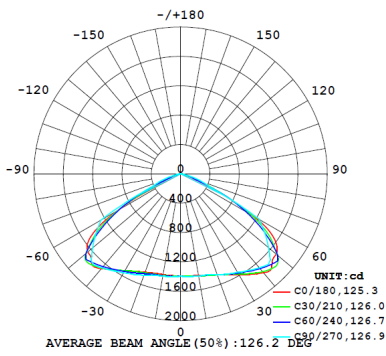

Luminous Intensity Distribution Diagram